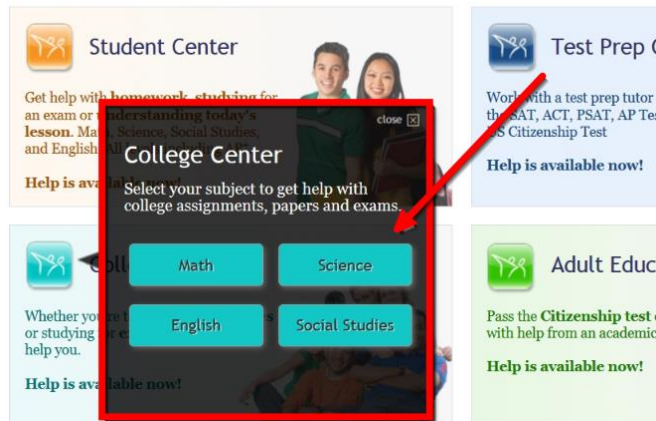

SLED Free Online Tutoring

The Statewide Library Electronic Doorway (SLED) is a public service providing easy and equitable access to electronic information. Free online tutoring is available in the areas of English, math, science, social studies, and study skills. Sign up for an online tutoring session at sled.alaska.edu/homework. This online service is offered seven days a week from noon to 2:00 a.m.

4. Click the Live Homework Help link.

SLED Statewide Library Electronic Doorway
Information resources for, about, and by Alaskans

Home About Hot Topics FAQs Comments Help

Live Homework Help

- requires a PC or Mac and Internet access
- compatible with a variety of browsers [Check here for details](#)
- available as a service to Alaskan students in grades K-12 and intro-level college students
- offered seven days a week from noon to 2am Alaska time
- requires Flash cookies to be enabled with pop-up blockers turned off

Click to access Live Homework Help

5. If you are visiting within the operating hours, you will see a menu of tutoring options available. Hover over the icon next to the title of the appropriate option.

Welcome to Tutor.com! How can we help you?

Live one-to-one help: Every day from 12:00pm to 2:00am
Alaska

This will bring up another box for you to select a more specific subject.

6. Fill out the required fields and click Connect to be taken to a virtual room where you will meet with your tutor.